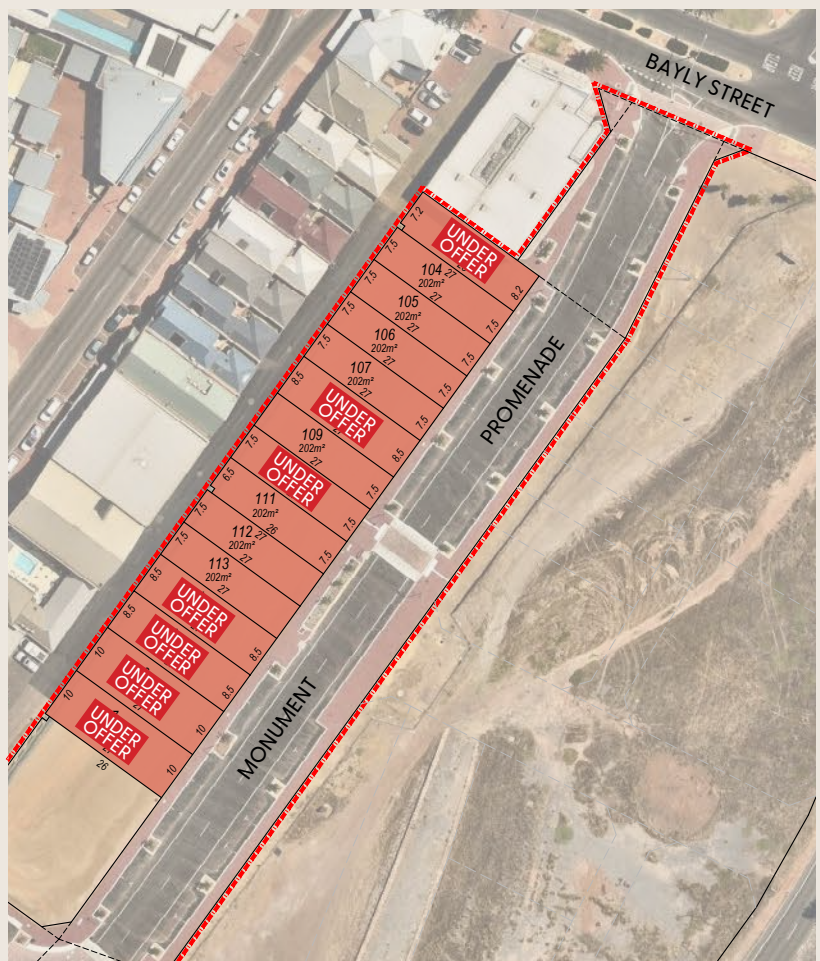

City Centre Residential Living

For more information visit:

- Ranging in size from 202sqm to 270sqm

Lot	Size (sqm)	Street	Offers from (inc gst)
103	220	Monument Pde	Price on application
104	202	Monument Pde	Price on application
105	202	Monument Pde	Price on application
106	202	Monument Pde	Price on application
107	202	Monument Pde	Price on application
108	230	Monument Pde	Price on application
109	202	Monument Pde	Price on application
110	202	Monument Pde	Price on application
111	202	Monument Pde	Price on application
112	202	Monument Pde	Price on application
113	202	Monument Pde	Price on application
114	230	Monument Pde	Price on application
115	230	Monument Pde	Price on application
116	270	Monument Pde	Price on application
117	270	Monument Pde	Price on application